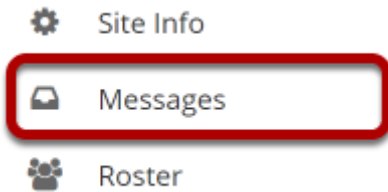

How do I move a message?

A message can be moved from one folder to another for organizational purposes.

Go to Messages.

Select the **Messages** tool from the Tool Menu in your site.

Open the folder containing the message to be moved.