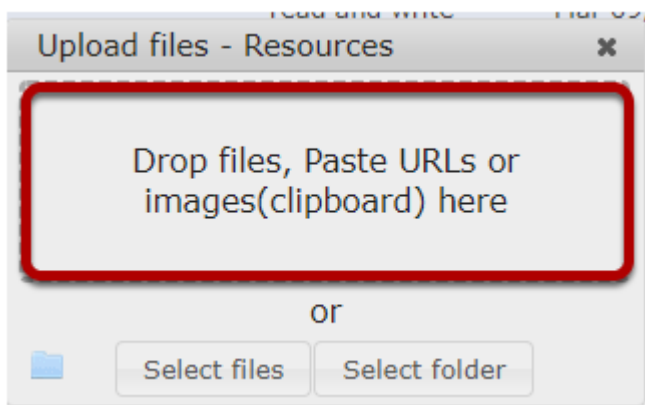

Drop files or paste URLs or clipboard images.