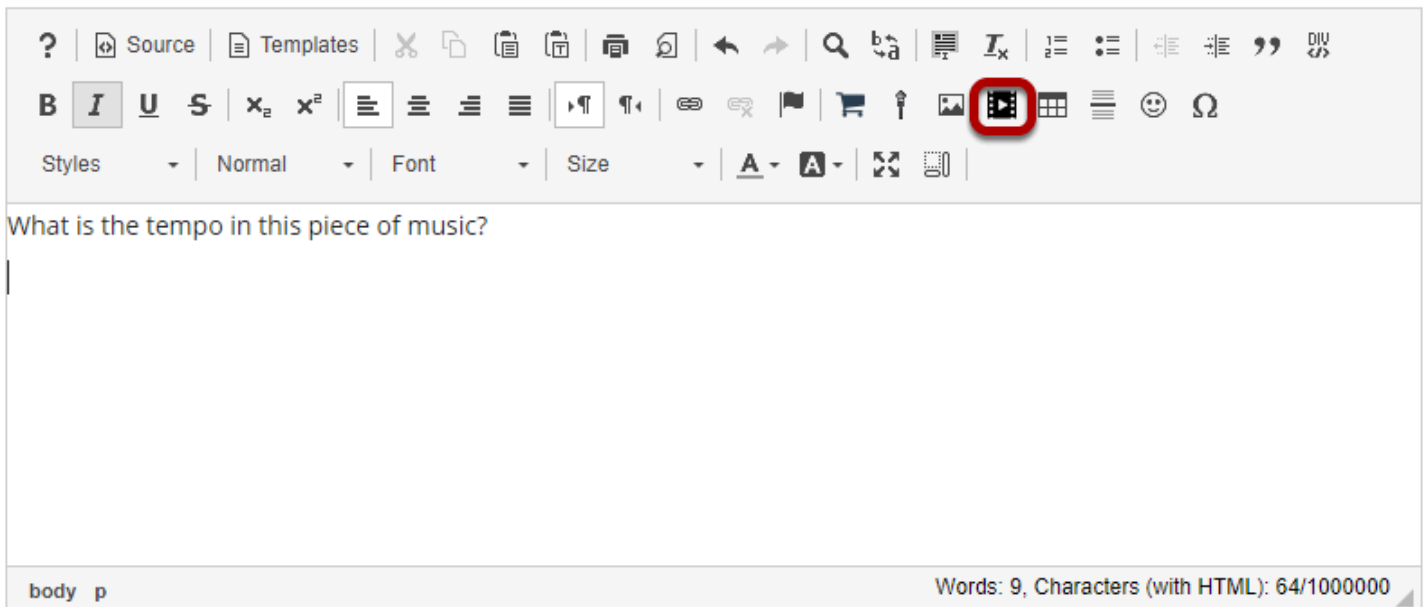

This displays the Movie Properties dialog box.