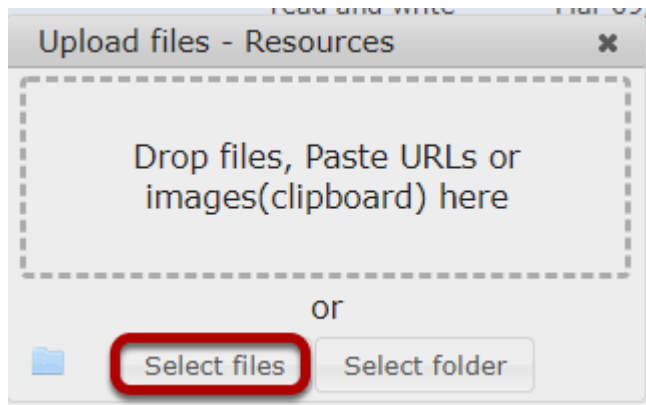

Or click **Select files**.

This displays an upload file dialog box.