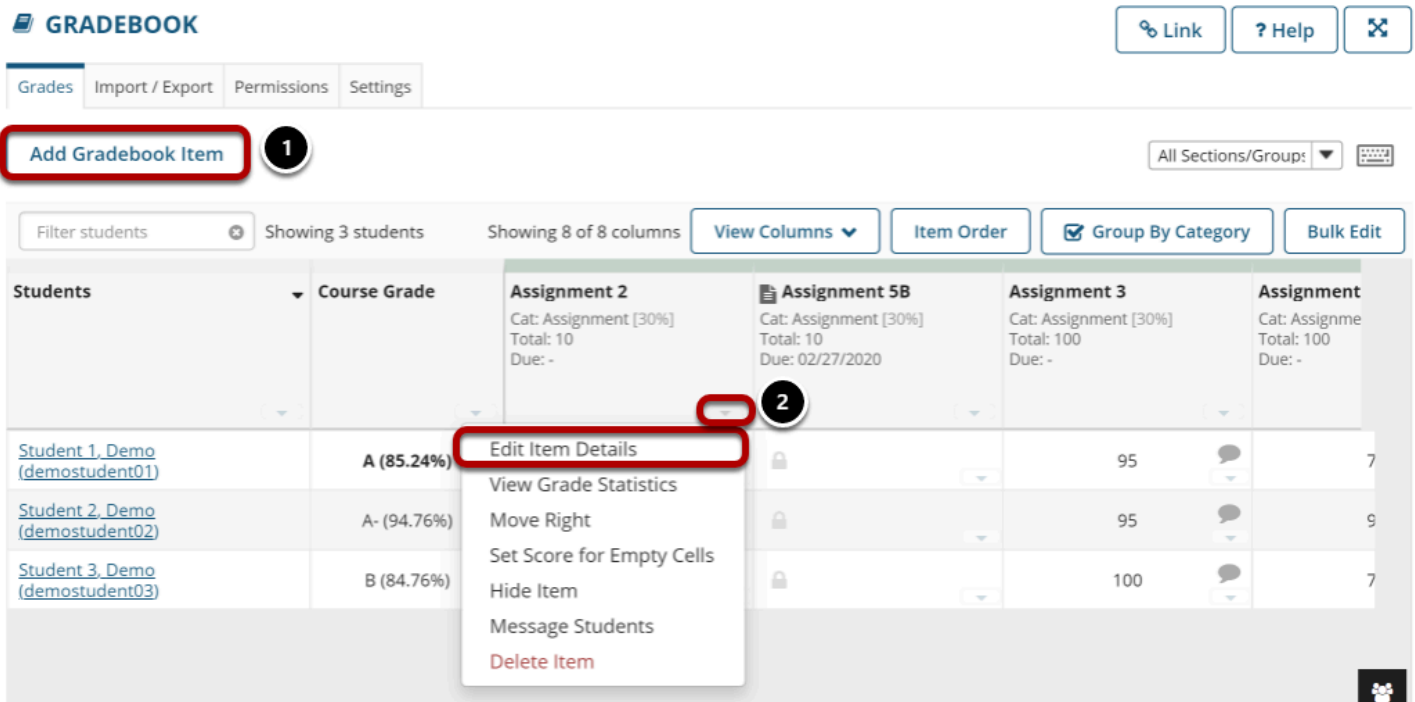

Add or Edit a Gradebook item.

1. Select **Add Gradebook Item** to create a new item.
2. Or select the down arrow in the column heading for an existing Gradebook item, and then select **Edit Item Details**.

Note: If the Gradebook item is locked, it is coming from another tool. You will not be able to associate a rubric with locked items, since they must be graded from within the tool of origin.