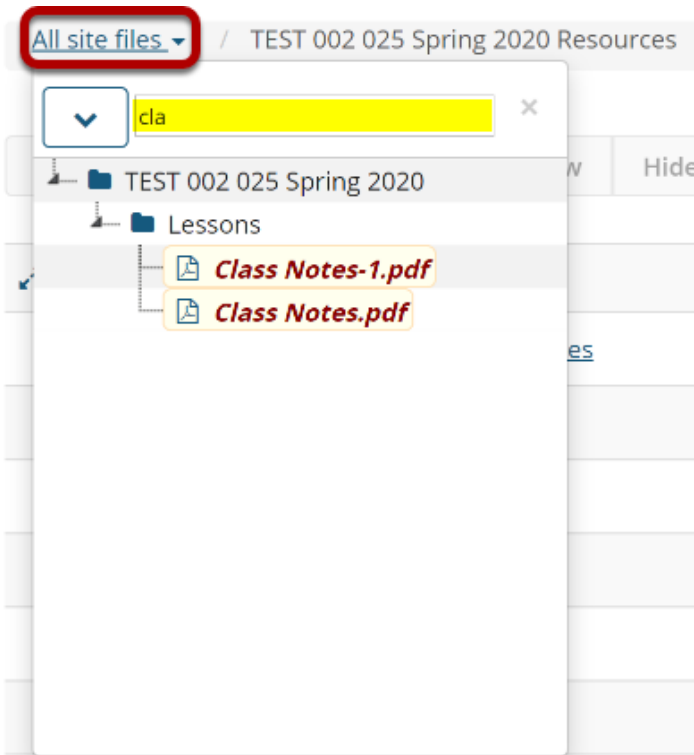

Search

Clicking the **All Site Files** link will display a search field. Enter keywords to locate a specific file or files.